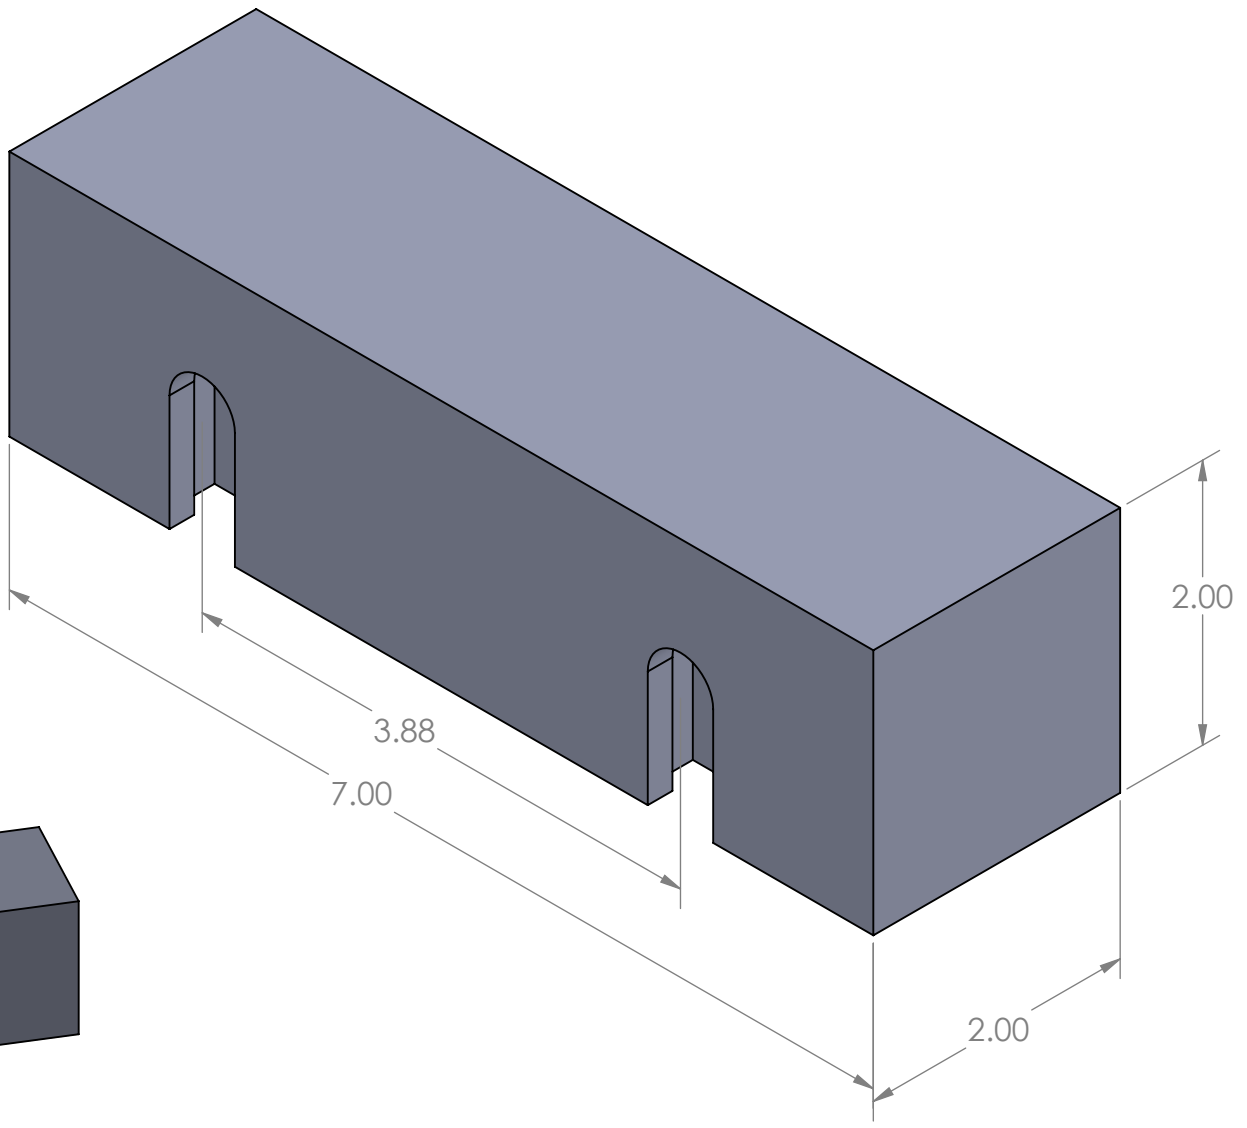

6 5 4 3 2 1

TITLE:	T SLOT TYPE ALUMINUM SOFT JAWS FOR 7" VISE
MATERIAL:	6061 -T6 ALUMINUM
SCREW SIZE	0.5"
HOLE SPACING	3.875
	7" X 2" X 2" (L X H X W)
COMPATIBILITY	CHICK, KURT, TE-CO PARLEC, TOOLEX, MAGNUM CONQUEST AND SIMILAR PRECISION VISES

SET OF 2 PCS

D
C
B
A

D
C
B
A

6 5 4 3 2 1

	SALES@ASDESIGNS.CA
	PART NUMBER: ASDSN-0015

DIMENSIONS IN INCHES UNLESS OTHERWISE SPECIFIED