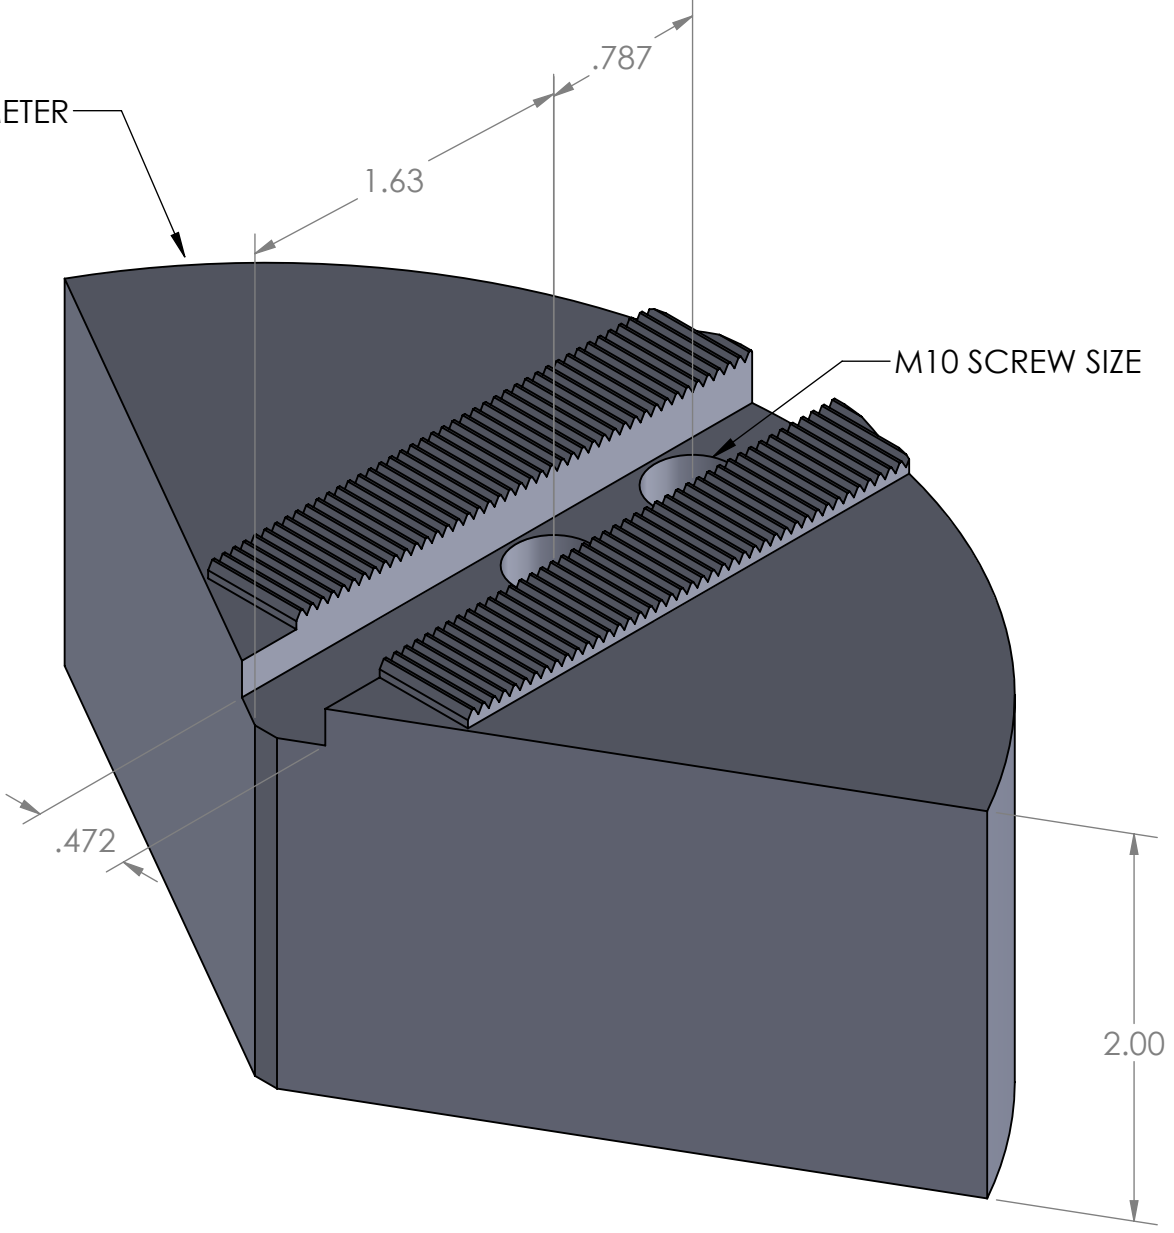

TITLE:	6" FULL GRIP ROUND JAWS 1.5MM X 60 SERRATTED FOR B-206 TYPE CHUCKS (2" HT)
MATERIAL:	STEEL
GROVE WIDTH	0.472 (12MM)
SCREW SIZE	M10
HOLE SPACING	0.787 (20MM)
HEIGHT	2.00"
COMPATIBILITY	HOWA HO15M6, HO22M6, HO24M6, HO27M6 KITAGAWA BB-06, B-06, B-206, BT06 BT206 MMK YA5-6-46 AUTOBLOK# 170BBM-CC SAMCHULLY HS-06 STRONG N206

6" PIE DIAMETER

SET OF 3 PCS

	SALES@ASDESIGNS.CA
	PART NUMBER: ASDSN-0020

DIMENSIONS IN INCHES UNLESS OTHERWISE SPECIFIED